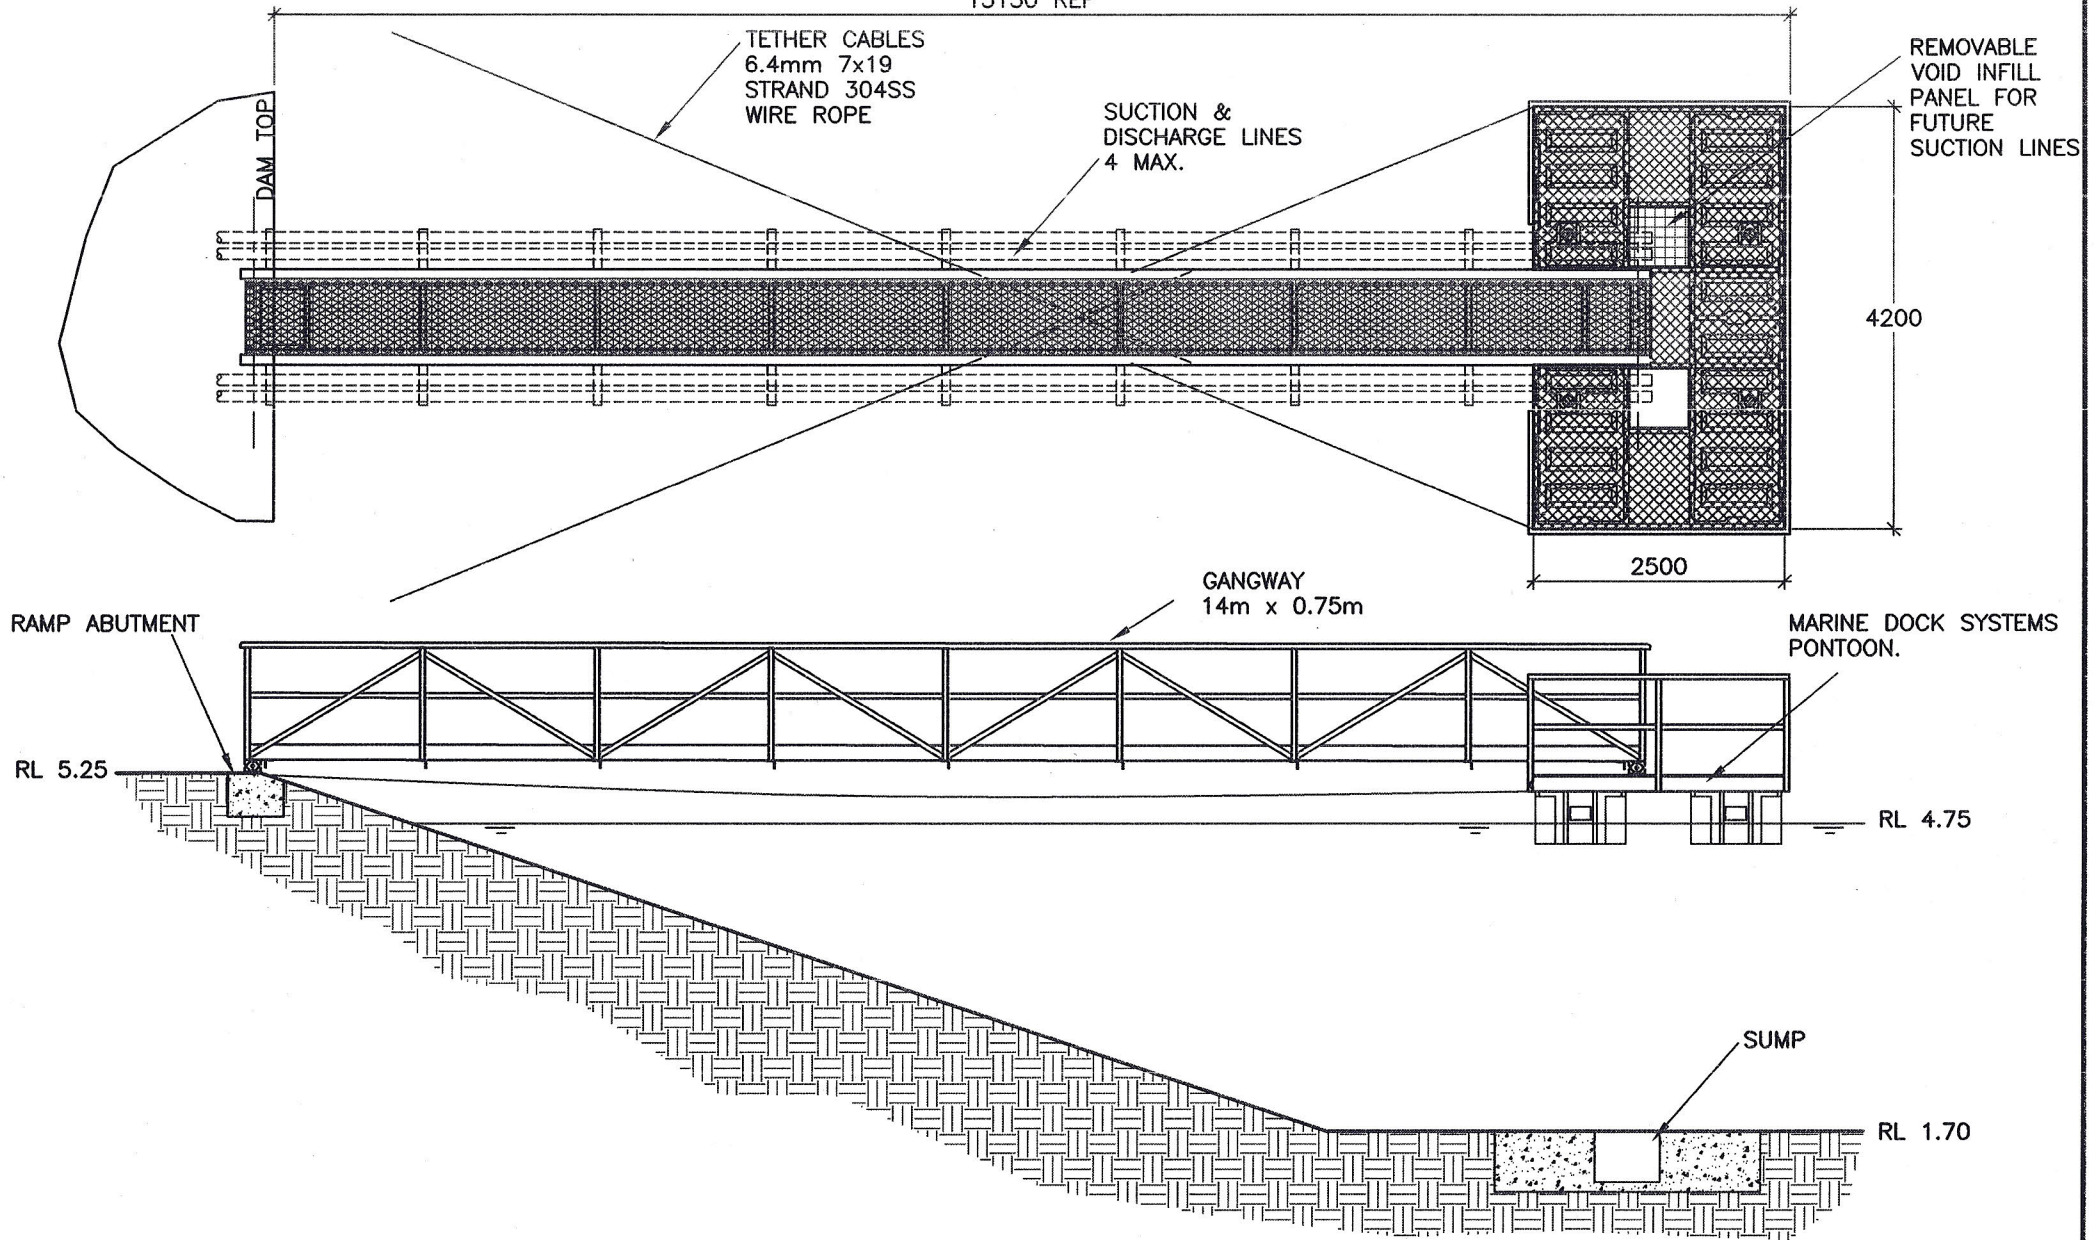

COPYRIGHT ALL RIGHTS RESERVED

15130 REF

DO NOT SCALE

**MARINE DOCK SYSTEMS
PTY LTD**

**DAIRY FARMERS
BOMADERRY**

**SUCTION PONTOON
AND GANGWAY
ARRANGEMENT**

SCALE	N.T.S.	DWG	A4-2492	
DRAWN	JPM	REV	C	5,02,01
DATE	25,10,00	CHK	APP'D	